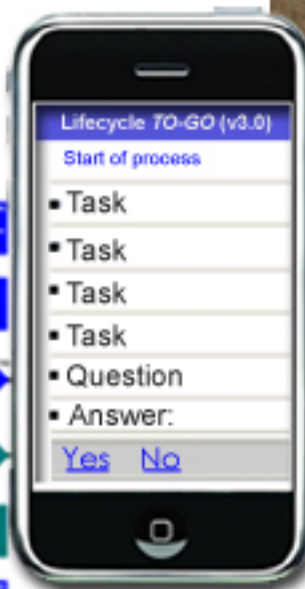

Broadcast your procedures,  
empower your people.

Only the Lifecycle system 3.0 allows you to **step through** your complex flowchart procedures on a handheld device. Provide your people with the expert knowledge they require in the field.

### Ideal for:

- service technicians
- claim adjusters
- emergency response personnel

For more information, visit:  
[ImpressiveSoftwareSolutions.com](http://ImpressiveSoftwareSolutions.com)

**impressive**<sup>™</sup>  
SOFTWARE SOLUTIONS

Impressive software, impressive support.

Copyright © Impressive Software Solutions Inc.

Turn your handheld device into a diagnostic problem solver